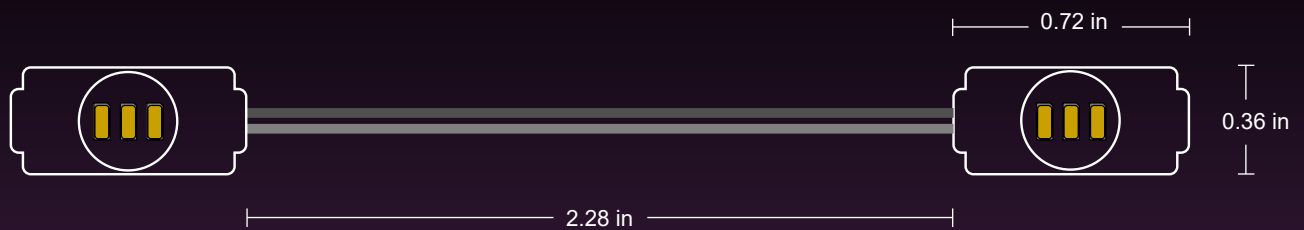

# Optic Mini

- Ideal for**  
**A**  
Small Letters
- Optimal Depth**  
**1.5-4**  
inches
- Module Consumption**  
**0.30**  
Watts
- High Brightness**  
**30**  
Lumens
- Beam Angle**  
**160°**
- Number of modules**  
**4**  
per foot
- Waterproof**  
**IP65**
- Long Life Span**  
**50,000**  
Hours
- Max. Load**  
**166**  
Per 60W  
Power Supply

As Strong as it is Small ! Great for small and halo signs.

Product Code	Color	Lumens / Module	Watts / Module	Modules / Foot	Max. load for 60W 12V 5A, Class 2	Operating Temperature	Warranty	Waterproof Rating
GL-AL-3-WL-CW	White 7200K	30	0,30W	4	166	-40°C to 70°C	5 years	IP 65
GL-AL-3-WL-DL	White 6500K	30	0,30W	4	166	-40°C to 70°C	5 years	IP 65
GL-AL-3-WL-R	Red	10	0,30W	4	166	-40°C to 70°C	5 years	IP 65
GL-AL-3-WL-G	Green	20	0,30W	4	166	-40°C to 70°C	5 years	IP 65
GL-AL-3-WL-B	Blue	9	0,30W	4	166	-40°C to 70°C	5 years	IP 65